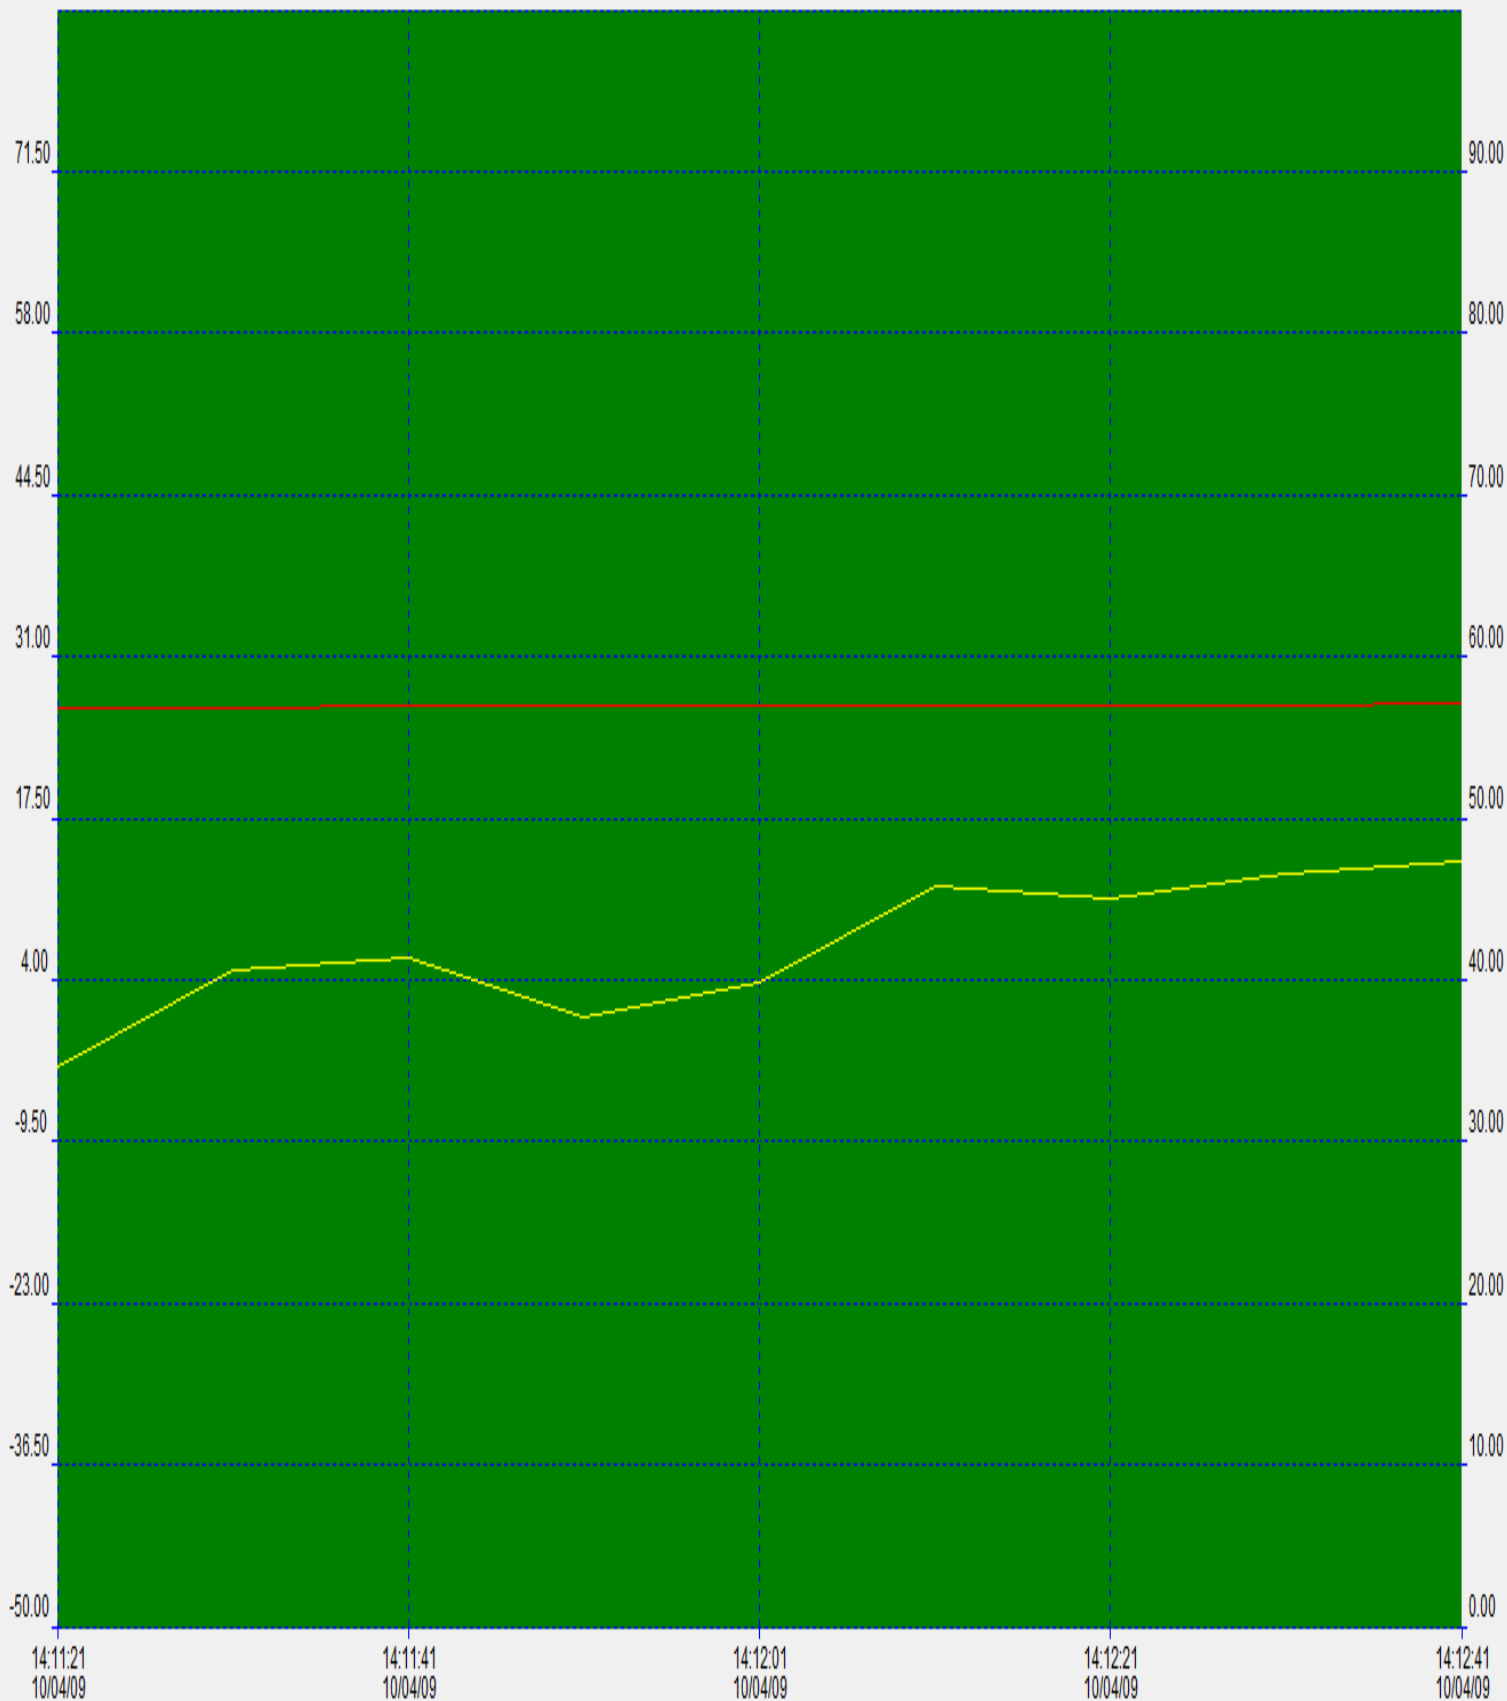

Test Report

Start Time: 04/10/09 14:11:21 End Time: 04/10/09 14:12:41 Samprate: 10sec Data number: 9

Temp Alarm HI: 40 C Temp Alarm Low: 0 C RH Alarm HI: 90 %RH RH Alarm Low: 30 %RH

Temp MAX: 27.0 C @14:12:41 04/10/09 Temp MIN: 26.7 C @14:11:31 04/10/09 Temp AVG: 26.82 C

RH MAX: 47.4 %RH @14:12:41 04/10/09 RH MIN: 34.7 %RH @14:11:21 04/10/09 RH AVG: 42.09 %RH

Time:04/10/09 14:11:21

Temp:26.7 C

RH:34.7 %RH